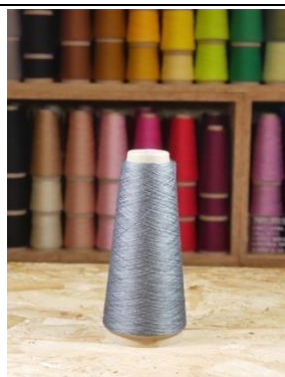

WHITE

SILVER

STEEL

SLATE

BLACK

BABY PINK

BLUSH

REDWOOD