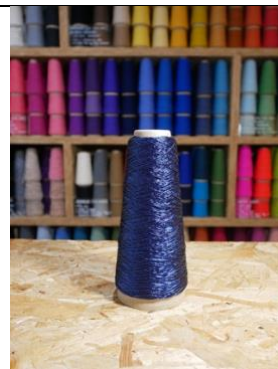

MIRROR

Nm 1/4

90g

300 METRES

£17

14% METALLIC NYLON FILM, 73% RAYON, 13% PAPER

DRY CLEAN ONLY

MADE IN JAPAN

STOCK SERVICE COLOURS

SUITABLE FOR DOMESTIC KNITTING MACHINES AND 7gg - 8gg INDUSTRIAL KNITTING MACHINES

NAVY