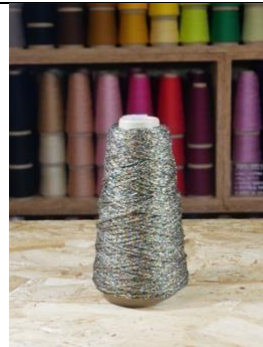

STOCK SERVICE COLOURS

SUITABLE FOR DOMESTIC KNITTING MACHINES AND 4gg - 6gg INDUSTRIAL KNITTING MACHINES

BLACK

BEETLE

STEEL

GUNMETAL

SILVER

COPPER

VINTAGE GOLD

GOLD

YELLOW GOLD

GARNET

RUBY

KUNZITE

TOURMALINE

ROSE QUARTZ