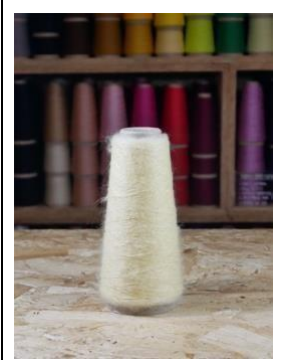

MOHAIR

Nm 10

105g

800 METRES

£15.10

50% SUPERKID MOHAIR, 32% POLYIMIDE, 18% MERINO

MADE IN ITALY

SEASONAL COLOURS

SUITABLE FOR DOMESTIC KNITTING MACHINES AND 7gg - 10gg INDUSTRIAL KNITTING MACHINES

BLACK

CHARCOAL

GREY

OFF WHITE

PALE YELLOW

YELLOW

ORANGE

OAK

TOURQUOISE

BLUE

NAVY

ICE

CAMEL

CHESTNUT

PALE PURPLE