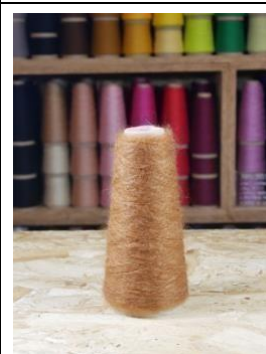

SUITABLE FOR DOMESTIC KNITTING MACHINES AND 7gg - 10gg INDUSTRIAL KNITTING MACHINES

BLACK

CHARCOAL

GREY

OFF WHITE

PALE YELLOW

YELLOW

ORANGE

OAK

TOURQUOISE

BLUE

NAVY

ICE

CAMEL

CHESTNUT

PALE PURPLE