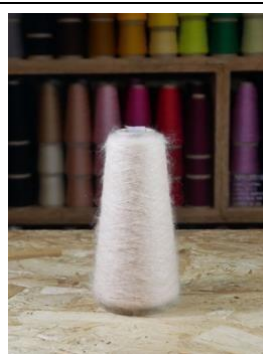

SUITABLE FOR DOMESTIC KNITTING MACHINES AND 7gg - 10gg INDUSTRIAL KNITTING MACHINES

BLACK

CHARCOAL

GREY

OFF WHITE

PALE YELLOW

YELLOW

ORANGE

OAK

TOURQUOISE

BLUE

NAVY

ICE

CAMEL

CHESTNUT

PALE PURPLE