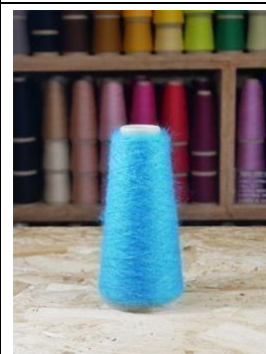

TOURQUOISE