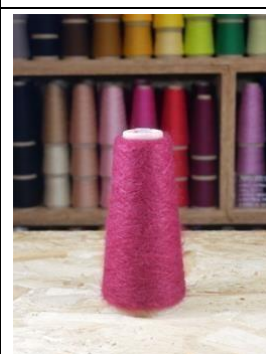

MOHAIR

Nm 10

105g

800 METRES

£15.10

50% SUPERKID MOHAIR, 32% POLYIMIDE, 18% MERINO

MADE IN ITALY

SEASONAL COLOURS

SUITABLE FOR DOMESTIC KNITTING MACHINES AND 7gg - 10gg INDUSTRIAL KNITTING MACHINES

BURGANDY