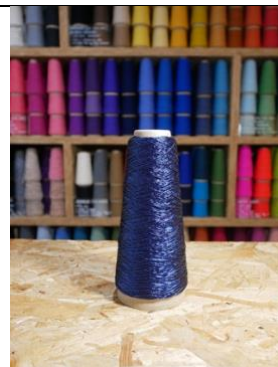

MIRROR

Nm 1/4

90g

300 METRES

£12.60

14% METALLIC NYLON FILM, 73% RAYON, 13% PAPER

DRY CLEAN ONLY

MADE IN JAPAN

STOCK SERVICE COLOURS

SUITABLE FOR DOMESTIC KNITTING MACHINES AND 7gg - 8gg INDUSTRIAL KNITTING MACHINES

NAVY