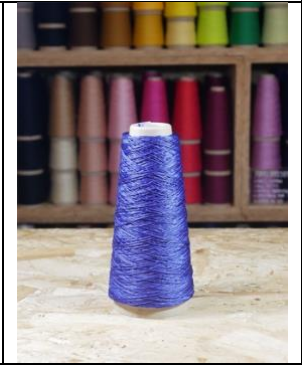

SILK (COMO)

Nm 4.5

105g

300 METRES

£15.00

100% SILK

MADE IN ITALY

STOCK SERVICE + SEASONAL COLOURS

SUITABLE FOR DOMESTIC KNITTING MACHINES AND 5gg - 7gg INDUSTRIAL KNITTING MACHINES

PURPLE