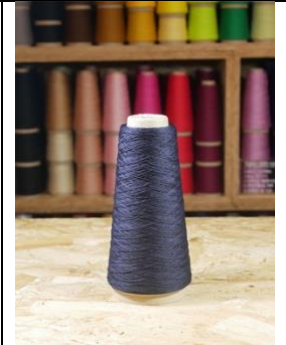

SCUBA

Nm 9

110g

750 METRES

£8.40

100% NYLON

MADE IN ITALY

SEASONAL COLOURS

SUITABLE FOR DOMESTIC KNITTING MACHINES AND 7gg - 12gg INDUSTRIAL KNITTING MACHINES

BLACK

WHITE

PISTACHIO

MARINE

NAVY

CORAL