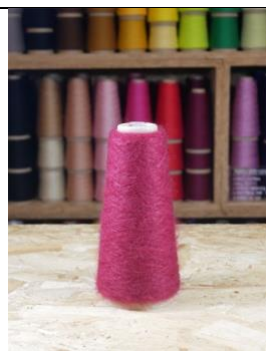

SUITABLE FOR DOMESTIC KNITTING MACHINES AND 7gg - 10gg INDUSTRIAL KNITTING MACHINES

	CURRENTLY UNAVAILABLE			
BLACK	CHARCOAL	GREY	PALE GREY	WHITE
			CURRENTLY UNAVAILABLE	
PALE YELLOW	YELLOW	ORANGE	LIME	APPLE
		CURRENTLY UNAVAILABLE		
OAK	GRASS	TARTAN GREEN	BLUE	ROYAL BLUE
				
TOURQUOISE	AQUA	ICE	CAMEL	CHESTNUT

SUITABLE FOR DOMESTIC KNITTING MACHINES AND 7gg - 10gg INDUSTRIAL KNITTING MACHINES

NAVY

BLACKCURRANT

CURRENTLY
UNAVAILABLE

PALE PURPLE

FUSCHIA

CORAL PINK

BABY PINK