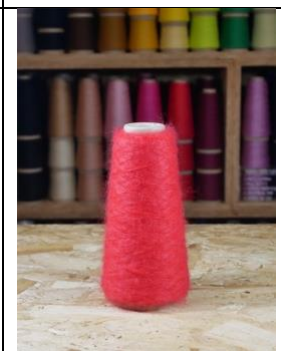

PALE PURPLE

RED