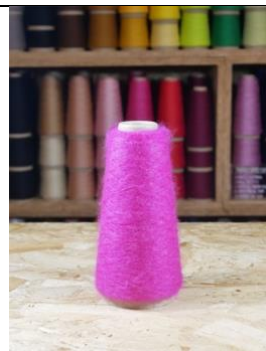

SUITABLE FOR DOMESTIC KNITTING MACHINES AND 7gg - 10gg INDUSTRIAL KNITTING MACHINES

	CURRENTLY UNAVAILABLE			
BLACK	CHARCOAL	GREY	PALE GREY	WHITE
			CURRENTLY UNAVAILABLE	
PALE YELLOW	YELLOW	ORANGE	LIME	APPLE
		CURRENTLY UNAVAILABLE		
OAK	GRASS	TARTAN GREEN	BLUE	ROYAL BLUE
				
TOURQUOISE	AQUA	ICE	CAMEL	CHESTNUT

SUITABLE FOR DOMESTIC KNITTING MACHINES AND 7gg - 10gg INDUSTRIAL KNITTING MACHINES

NAVY

BLACKCURRANT

CURRENTLY
UNAVAILABLE

PALE PURPLE

FUSCHIA

CORAL PINK

BABY PINK