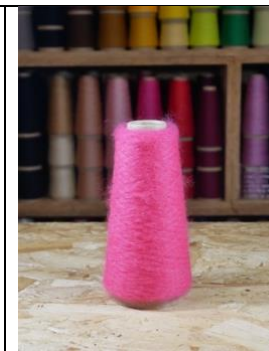

SUITABLE FOR DOMESTIC KNITTING MACHINES AND 7gg - 10gg INDUSTRIAL KNITTING MACHINES

	CURRENTLY UNAVAILABLE			
BLACK	CHARCOAL	GREY	PALE GREY	WHITE
			CURRENTLY UNAVAILABLE	
PALE YELLOW	YELLOW	ORANGE	LIME	APPLE
		CURRENTLY UNAVAILABLE		
OAK	GRASS	TARTAN GREEN	BLUE	ROYAL BLUE
				
TOURQUOISE	AQUA	ICE	CAMEL	CHESTNUT

SUITABLE FOR DOMESTIC KNITTING MACHINES AND 7gg - 10gg INDUSTRIAL KNITTING MACHINES

NAVY

BLACKCURRANT

CURRENTLY
UNAVAILABLE

PALE PURPLE

FUSCHIA

CORAL PINK

BABY PINK