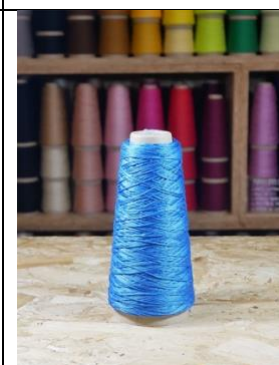

BURGANDY

RED

MAGENTA

LILAC

PURPLE

NAVY

BLUE

CERULEAN

ICE

TOURQUOISE

AQUAMARINE

EMERALD

CAMO

MERCERISED COTTON

PAGE 2

Nm 8/16