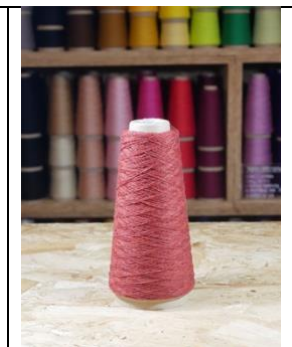

CASHMERE

Nm 2/28

85g

700 METRES

£14.00

100% CASHMERE

MADE IN UK

STOCK SERVICE COLOURS

SUITABLE FOR 10gg - 12gg INDUSTRIAL KNITTING MACHINES. 2 - 3 ENDS MAKE IT SUITABLE FOR DOMESTIC KNITTING MACHINES

CAMEL

Nm 2/15

95g

500 METRES

£9.90

100% CAMEL

MADE IN UK

STOCK SERVICE COLOURS

SUITABLE FOR DOMESTIC KNITTING MACHINES AND 6gg - 8gg INDUSTRIAL KNITTING MACHINES

BERRY