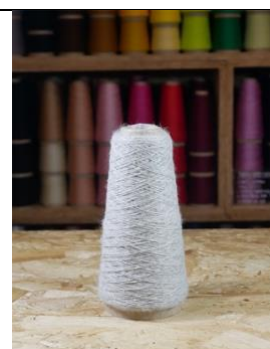

# ALPACA

Nm 3/11

120g

350 METRES

£11.50

100% SUPERFINE ALPACA

MADE IN PERU

STOCK SERVICE COLOURS

SUITABLE FOR DOMESTIC KNITTING MACHINES AND 4gg - 6gg INDUSTRIAL KNITTING MACHINES

BLACK

GREY

WHITE

CAMEL

GINGER

MUSTARD

GREEN