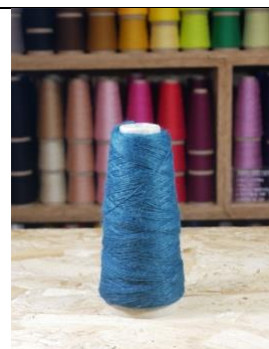

SUITABLE FOR DOMESTIC KNITTING MACHINES AND 4gg - 6gg INDUSTRIAL KNITTING MACHINES

BLACK

GREY

WHITE

CAMEL

GINGER

MUSTARD

GREEN