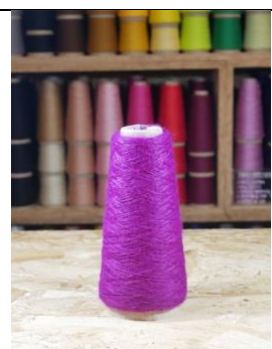

ALPACA

Nm 3/11

120g

350 METRES

£11.50

100% SUPERFINE ALPACA

MADE IN PERU

STOCK SERVICE COLOURS

SUITABLE FOR DOMESTIC KNITTING MACHINES AND 4gg - 6gg INDUSTRIAL KNITTING MACHINES

MAGENTA