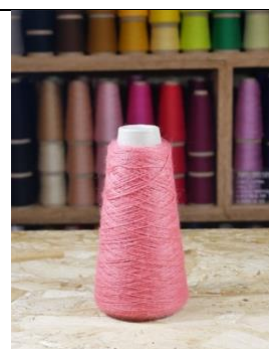

ALPACA

Nm 3/11

120g

350 METRES

£11.50

100% SUPERFINE ALPACA

MADE IN PERU

STOCK SERVICE COLOURS

SUITABLE FOR DOMESTIC KNITTING MACHINES AND 4gg - 6gg INDUSTRIAL KNITTING MACHINES

CORAL