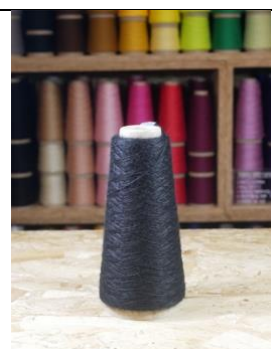

# ALPACA

Nm 3/11

120g

350 METRES

£11.50

100% SUPERFINE ALPACA

MADE IN PERU

STOCK SERVICE COLOURS

SUITABLE FOR DOMESTIC KNITTING MACHINES AND 4gg - 6gg INDUSTRIAL KNITTING MACHINES

BLACK

GREY

WHITE

CAMEL

GINGER

MUSTARD

GREEN