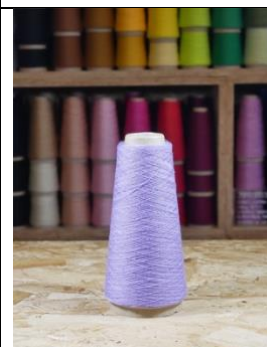

ACRO STRETCH

Nm 67

100g

1500 METRES

£5.70

97% ACRYLIC, 3% ELASTANE

MADE IN ITALY

SEASONAL COLOURS

SUITABLE FOR 10gg - 14gg INDUSTRIAL KNITTING MACHINES

LILAC